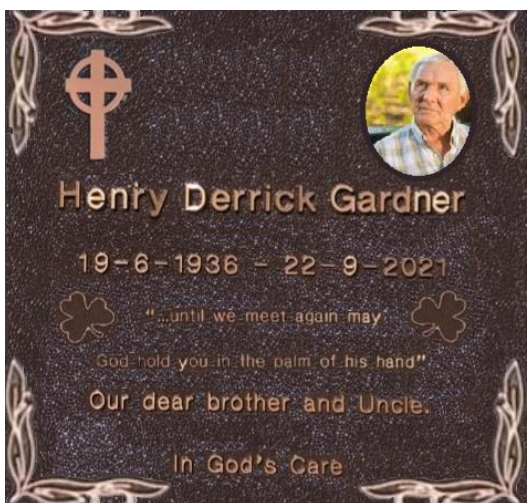

## DESIGN 2

Single inscription plaque

200mm x 200mm

7 - 8 x line plaque including plain or Roman Catholic Cross

Includes up to Two Emblems

## DESIGN 3

Single inscription plaque

200mm x 200mm

7 - 9 x line plaque including plain or Roman Catholic Cross

Includes Boarder & up to Two Emblems