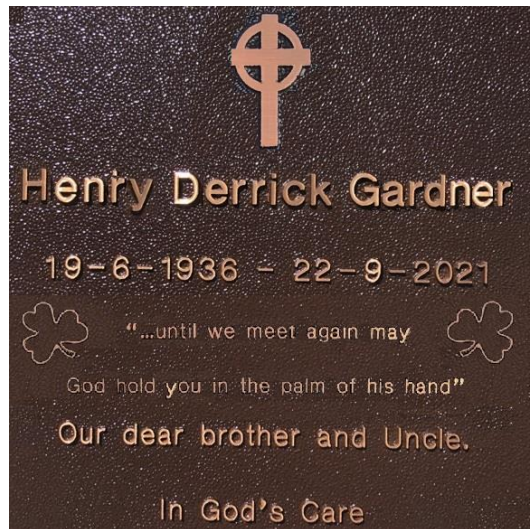

# Guardian Angels Memorial Wall Examples

**Standard plaques - \$700.00 Please refer to price list.**

## DESIGN 1

Single inscription plaque

200mm x 200mm

7 x line plaque including plain or Roman Catholic Cross

## DESIGN 2

Single inscription plaque

200mm x 200mm

7 - 8 x line plaque including plain or Roman Catholic Cross

Includes up to Two Emblems