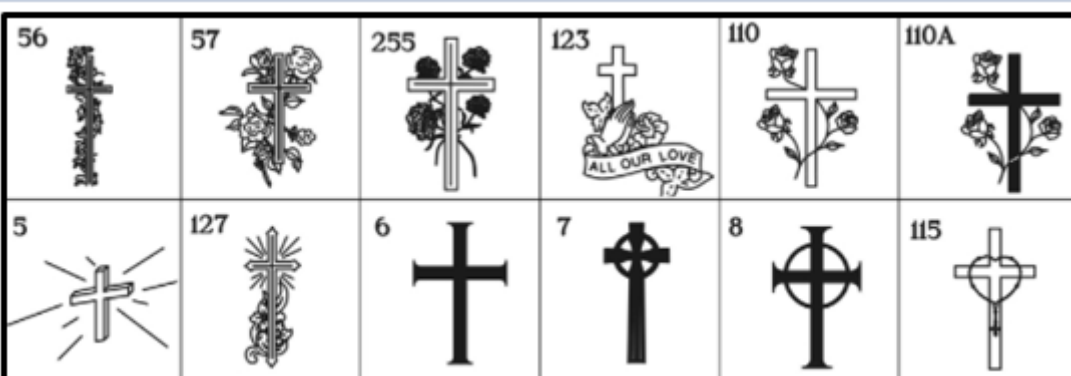

## DESIGN 3

Single inscription plaque

200mm x 200mm

7 - 9 x line plaque including plain or Roman Catholic Cross

Includes Boarder & up to Two Emblems

**Jesus & Religion:**

- 131 Jesus
- 139 Jesus—crucifix
- 195 Mother/Child
- 267 Jesus—Lamb

**Praying Hands:**

- 4 Praying Hands
- 51 cuff
- 94 Rosary
- 94A Cross/Rosary
- 144 Rose/Hand

**Bibles:**

- 349 Bibles
- 350 Bibles
- 148 Bibles
- 210 Bibles

**Rosary:**

- 82 Heart/Cross
- 82A Cross
- 102 Roses
- 102A Roses/Cross
- 104 Hands/Crucifix