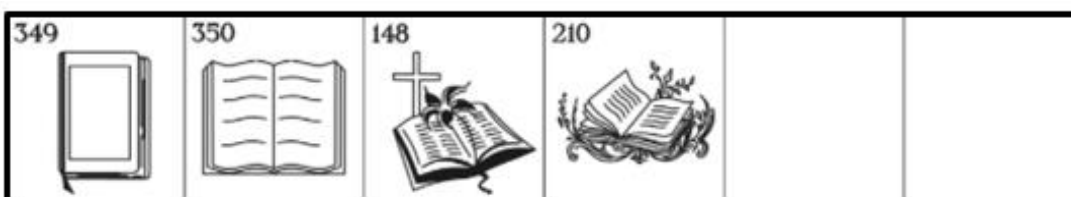

Bibles:

- 349 Bibles
- 350 Bibles
- 148 Bibles
- 210 Bibles