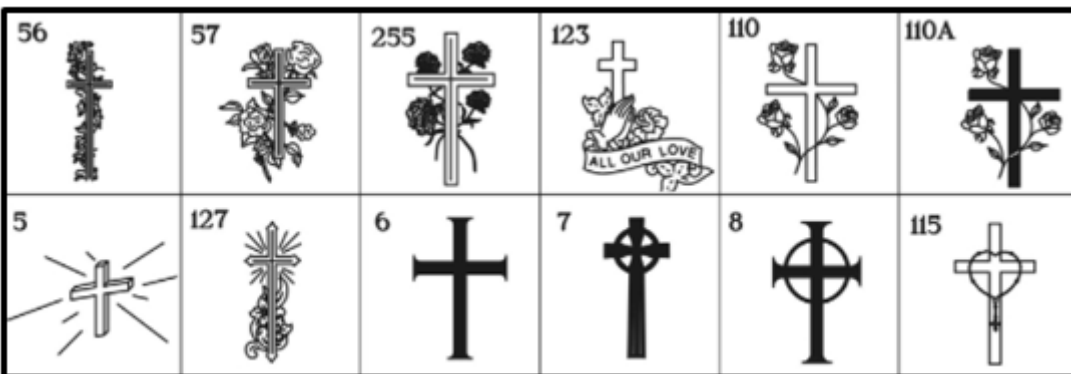

Crosses:

- 56 with Vine
- 57 with Roses
- 255 with Carnations
- 123 All Our Love
- 110 Roses Open cross
- 110A Roses Solid Cross
- 5 Sun
- 127 Rays & Flowers
- 6 Latin Serif
- 7 Celtic
- 8 Roman Cath Serif
- 115 with Rosary